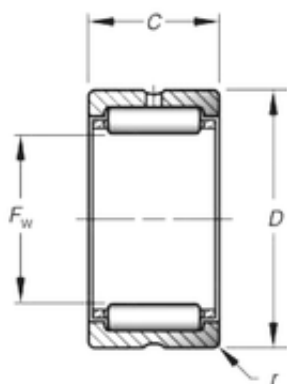

## Timken HJ-9612040

Bearing No. HJ-9612040

Size	152.4x190.5x63.5 mm
Bore Diameter	152,4 mm
Outer Diameter	190,5 mm
Width	63,5 mm
Fw	152,4 mm
D	190,5 mm
C	63,5 mm
r	3,05 mm
Weight	9,557 Kg
Basic dynamic load rating (C)	369 kN
Basic static load rating (C0)	792 kN
(Grease) Lubrication Speed	2830 r/min

HJ-9612040 Bearing 2D drawings and 3D CAD models